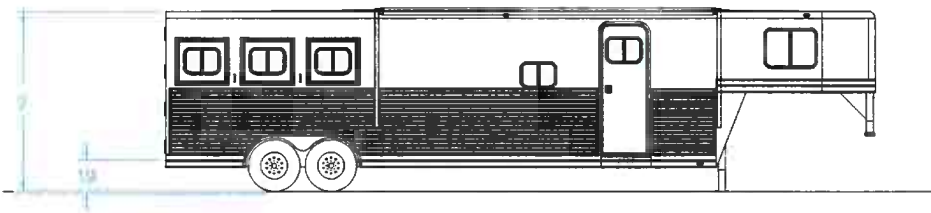

- C8213RK / C8X17 BATH
CHARGER 2 HORSE
AVAILABLE
- C8313RK / C8X17 BATH
CHARGER 3 HORSE
SHOWN
- C8413RK / C8X17 BATH
CHARGER 4 HORSE
AVAILABLE
- C8513RK / C8X17 BATH
CHARGER 5 HORSE
AVAILABLE

		PRODUCE THIS AND COPY RIGHTS ALL RIGHTS RESERVED NO PART OF THIS DRAWING IS TO BE REPRODUCED OR TRANSMITTED IN ANY FORM OR BY ANY MEANS WITHOUT THE WRITTEN PERMISSION OF LAKOTA TRAILERS COMPANY	MODEL: C8313RK / C8X17 BATH CHARGER REAR KITCHEN
REV	DESCRIPTION	DATE	ORDER NO: 001613 SHEET NO: 1 SCALE: LAKOTA TRAILERS PAGE 1