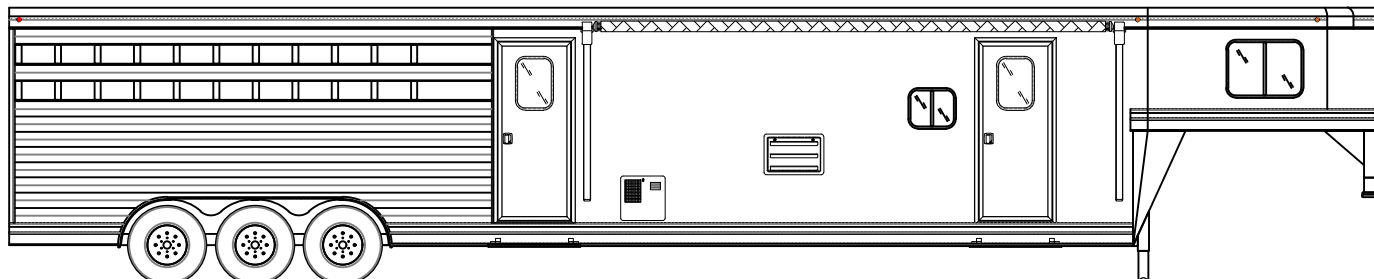

SLE81614SSR

STRUCTURE NOTES
 Triple BFA Carrier
 Steel Both Sides

SMC Trailers
 PROPRIETARY AND CONFIDENTIAL
 THE INFORMATION CONTAINED IN THIS DRAWING IS THE SOLE PROPERTY OF SMC. ANY REPRODUCTION IN PART OR IN WHOLE WITHOUT THE WRITTEN PERMISSION OF SMC IS STRICTLY PROHIBITED.

MODEL(S): Laramie
 SLE81614SSRT
 TITLE: SLE81614SSRT Sales
 DATE: 1/26/21 DRAWN BY: TB